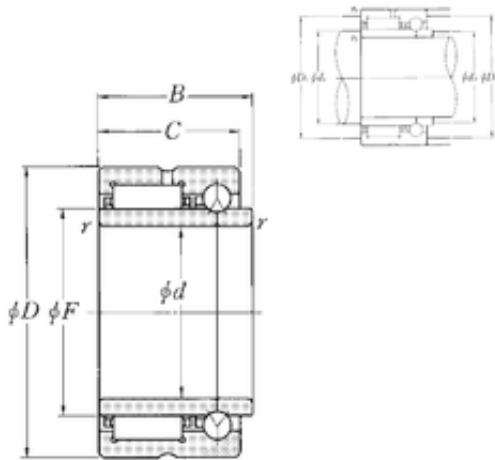

NTN NKIB5907R Complex Bearing

Bearing No. NKIB5907R

NKIB5907R Bearing 2D drawings and 3D CAD models

Size	35x55x30 mm
Bore Diameter	35 mm
Outer Diameter	55 mm
Width	30 mm
d	35 mm
F	42 mm
D	55 mm
B	30 mm
C	27 mm
r min.	0,6 mm
da min.	40 mm
Da max.	50 mm
ra max.	0,6 mm
Weight	0,247 Kg
Dynamic load rating radial (C)	32 kN
Dynamic load rating axial (C)	7,05 kN
Static load rating radial (C0)	50 kN
Static load rating axial (C0)	14,9 kN
(Grease) Lubrication Speed	6500 r/min