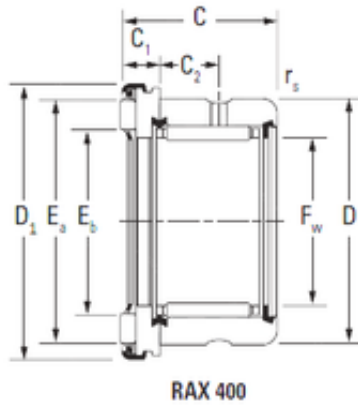

KOYO RAX 460 Complex Bearing

Bearing No. RAX 460

Size	60x72x28 mm
Bore Diameter	60 mm
Outer Diameter	72 mm
Width	28 mm
Fw	60 mm
D	72 mm
D1	85 mm
C	28 mm
C1	7 mm
C2	11 mm
Ea	79,2 mm
Eb	63,5 mm
Weight	0,282 Kg
Dynamic load rating radial (C)	31,9 kN
Dynamic load rating axial (C)	31,5 kN
Static load rating radial (C0)	78,1 kN
Static load rating axial (C0)	193 kN

RAX 460 Bearing 2D drawings and 3D CAD models