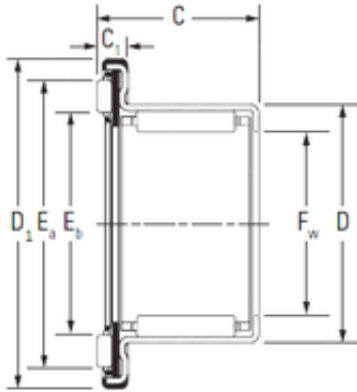

KOYO RAX 712 Complex Bearing

Bearing No. RAX 712

Size	12x18x14.2 mm
Bore Diameter	12 mm
Outer Diameter	18 mm
Width	14,2 mm
Fw	12 mm
D	18 mm
D1	27,5 mm
C	14,2 mm
C1	4,2 mm
Ea	22,6 mm
Eb	15 mm
Weight	0,017 Kg
Dynamic load rating radial (C)	6,3 kN
Dynamic load rating axial (C)	6,9 kN
Static load rating radial (C0)	7,2 kN
Static load rating axial (C0)	17,7 kN

RAX 712 Bearing 2D drawings and 3D CAD models