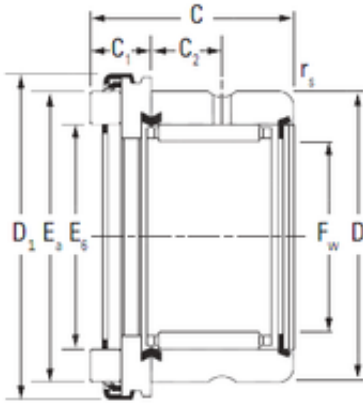

## KOYO RAX 570 Complex Bearing

Bearing No. RAX 570

Size	70x85x32 mm
Bore Diameter	70 mm
Outer Diameter	85 mm
Width	32 mm
Fw	70 mm
D	85 mm
D1	95,4 mm
C	32 mm
C1	11 mm
C2	11 mm
Ea	89,5 mm
Eb	73,5 mm
Weight	0,435 Kg
Dynamic load rating radial (C)	36,1 kN
Dynamic load rating axial (C)	77 kN
Static load rating radial (C0)	84,7 kN
Static load rating axial (C0)	295 kN

RAX 570 Bearing 2D drawings and 3D CAD models