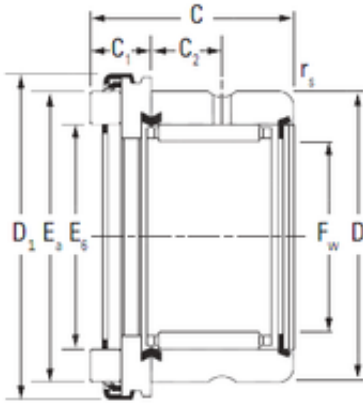

## KOYO RAX 550 Complex Bearing

Bearing No. RAX 550

Size	50x62x31 mm
Bore Diameter	50 mm
Outer Diameter	62 mm
Width	31 mm
F <sub>w</sub>	50 mm
D	62 mm
D <sub>1</sub>	70,4 mm
C	31 mm
C <sub>1</sub>	10 mm
C <sub>2</sub>	11 mm
E <sub>a</sub>	64,8 mm
E <sub>b</sub>	52,8 mm
Weight	0,232 Kg
Dynamic load rating radial (C)	30,2 kN
Dynamic load rating axial (C)	51 kN
Static load rating radial (C <sub>0</sub> )	68,5 kN
Static load rating axial (C <sub>0</sub> )	157 kN

RAX 550 Bearing 2D drawings and 3D CAD models