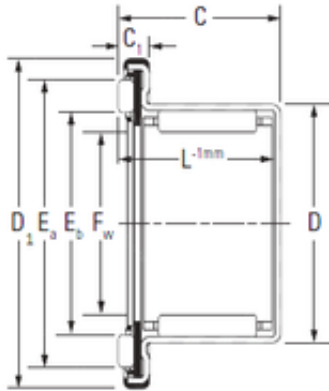

KOYO RAXF 714 Complex Bearing

Bearing No. RAXF 714

Size	14x20x14.2 mm
Bore Diameter	14 mm
Outer Diameter	20 mm
Width	14,2 mm
Fw	14 mm
D	20 mm
D1	29,5 mm
C	14,2 mm
C1	4,2 mm
L	13,2 mm
Ea	24,6 mm
Eb	17 mm
Weight	0,018 Kg
Dynamic load rating radial (C)	6,9 kN
Dynamic load rating axial (C)	7,4 kN
Static load rating radial (C0)	8,5 kN
Static load rating axial (C0)	20 kN

RAXF 714 Bearing 2D drawings and 3D CAD models