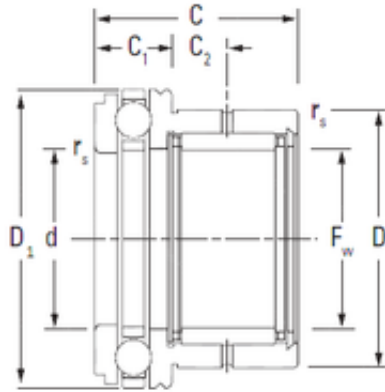

Complex bearing Manufacturer

NAXK12 Bearing 2D drawings and 3D CAD models

KOYO NAXK12 Complex Bearing

Bearing No. NAXK12

Bore Diameter	12 mm
Outer Diameter	21 mm
d	12 mm
Fw	12 mm
D	21 mm
D1	26 mm
r5 min.	0,3 mm
C	23 mm
C1	9 mm
C2	6,5 mm
Weight	0,046 Kg
Dynamic load rating radial (C)	7,5 kN
Dynamic load rating axial (C)	10,7 kN
Static load rating radial (C0)	8,5 kN
Static load rating axial (C0)	15,4 kN
Category	Bearings
Inventory	0.0
Manufacturer Name	KOYO
Minimum Buy Quantity	N/A
Weight / Kilogram	0.046
Product Group	B04144
Bearing No.	NAXK12
dw	12
Da	26
Oil lub.	9000

Complex bearing Manufacturer

RadialCr	7.5
RadialC0r	8.5
ThrustCa	10.7
RadialC0a	15.4
Matching inner ring No.	JR9x12x16
rs	0.3
Radial	1.30
Thrust	0.690
(Refer.) Mass(kg)	0.046